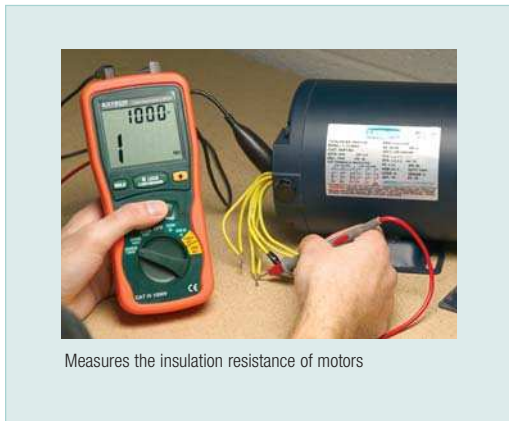

## Handheld Megohmmeter

**1000V digital tester**  
 With large dual backlit display

### Features:

- Double molded housing for added durability
- Dual display of Insulation Resistance and Test Voltage
- Backlit super large display
- 250V, 500V, and 1000V test voltages
- Insulation Resistance to 2000M $\Omega$
- Auto power off
- Lo  $\Omega$  function for testing connections
- Lock Power On Function for hands-free operation
- Data Hold to freeze displayed reading
- Complete with heavy duty test leads, alligator clip test lead, hanging strap, hard carrying case, and 6 x AA batteries

Specifications	
Insulation Resistance	200M $\Omega$ , 2000M $\Omega$
Max Resolution	0.1M $\Omega$
Basic Accuracy	$\pm$ 3%
Insulation Test Voltages	250V, 500V, 1000V
AC Voltage Test	Yes
Low Resistance Test	Yes
Power source	6 x AA batteries
Dimensions	7.8 x 3.6 x 1.9" (200 x 92 x 50mm)
Weight	24.6oz (700g)