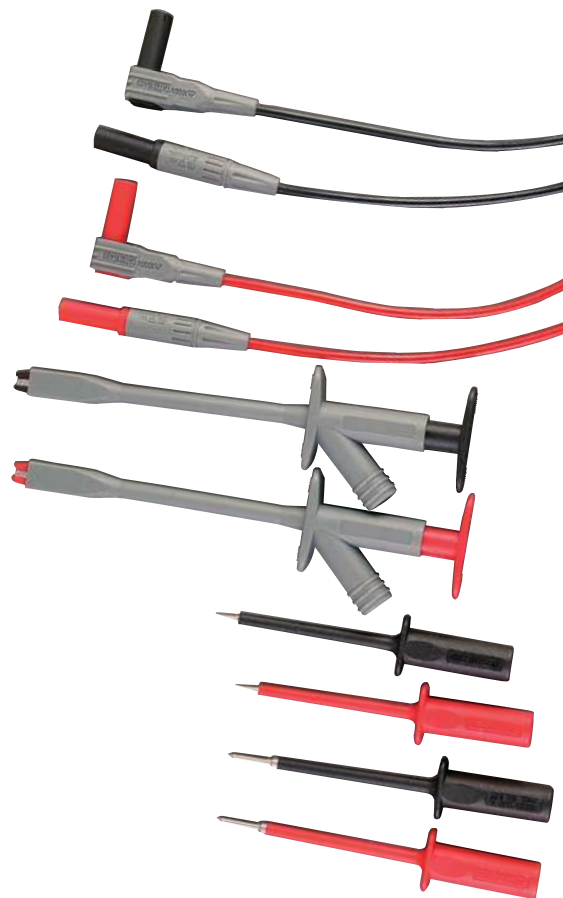

## Electrical Test Lead Kit

### Features:

- Two 40" (1m) PVC lead extensions (1000V rating) with shrouded banana plugs on both ends
- Two very sharp, extra long 0.3" (7mm) stainless steel tipped plug-on test probes
- Two stainless steel flat tip test probes (0.6"/15mm long)
- Two plunger activated retractable jaw clips with a wide 0.75" (19mm) jaw opening
- Optional accessory — Extra large alligator clips (TL806)

### Ordering Information:

TL810-KIT ....Electrical Test Lead Kit  
TL806 .....Extra Large Alligator Clips