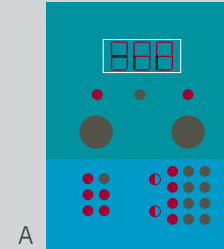

Specifications

- Model No.: 256800
- Max test length: Offline 150 meters (492.13 ft.)
Online 110 meters (360.89ft.)
- Power source: 4 x AAA 1.5V Alkaline batteries
- Operating temp.: 0°C to 50°C (32°F to 122°F)
- Storage temp. : -10°C to 50°C (14°F to 122°F)
- Humidity: 10% to 90%
- Dimensions: 138 x 82 x 32mm
- Weight: 125g

Order Information

256800 GIGA-X Giga network on line status tester

Sample display layout

Testing device has the following results (A)

- 1) Speed 10/100/1000 are supported
- 2) 10/100/1000 Full Duplex are supported
- 3) 10/100 Half Duplex are supported
- 4) All 4 pairs linked and no faults
- 5) Auto Swap (Flash means your device has the ability to swap the TX and RX signals)
- 6) The cable length is 99 meters