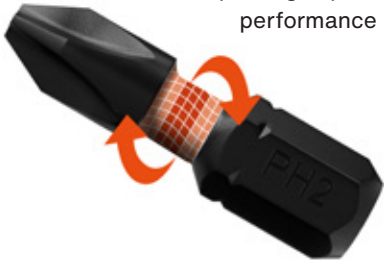

33510S

T6H, T7H, T8H, T10H, T15H, T20H, T25H, T27H, T30H, T40H
TR 3/32", TR 1/8", TR 9/64", TR 5/32", TR 3/16", TR 1/4", TR 5/16", TR 3mm, TR 5mm, TR 6mm

33801S

32787S

SLIM STORE SET FEATURES

PROFLEX TORSION ZONE

Reduces stress, extending bit life and improving impact performance

IMPACT RATED

For high-torque screwdriving applications

PRECISION-MACHINED TIPS

Engineered for a secure fit in fasteners, reducing cam-out and stripping

UNIQUE SET FEATURES

33001S
Organizing tray with dividers

33002S
Organizing tray with dividers

33510S
Security Bits

33801S
Secure-pivot bit storage

32787S
Low-profile micro-ratchet

Cat. No.	UPC	Description	Included	Magnetic Bit Holder
33801S	0-92644-33191-6	Slim ProFlex Impact-Rated Bit Set, 12-Piece	Slotted: 3/16", 1/4"; Square: SQ1, SQ2; Torx: T15, T20, T25; Phillips: #1, #2; Hex Bits: 3/16", 1/4"	Included
33001S	0-92644-33192-3	Slim ProFlex Impact-Rated Bit Set, Phillips #2 and TORX® #25, 20-Piece	Phillips: #2, Torx: T25	—
33002S	0-92644-33218-0	Slim ProFlex Impact-Rated Bit Set, Phillips #2 and Square #2, 20-Piece	Phillips: #2, Square: SQ2	—
33510S	0-92644-33193-0	Slim ProFlex Impact-Rated Security Bit Set, 23-Piece	T6H, T7H, T8H, T10H, T15H, T20H, T25H, T27H, T30H, T40H, TR 3/32", TR 1/8", TR 9/64", TR 5/32", TR 3/16", TR 1/4", TR 5/16", TR 3mm, TR 5mm, TR 6mm, SP8, SP10	Included
32787S	0-92644-32962-3	Slim ProFlex Micro Ratchet Impact-Rated Bit Set, 20-Piece	Slotted: 3/16", 1/4"; Square: SQ1, SQ2; Torx: T10, T15, T20, T25, T27, T30; Phillips: #1, #2; Hex Bits: 1/8", 5/32", 3/16", 7/32", 1/4" Square Adapter: 1/4"; Micro Ratchet	Included