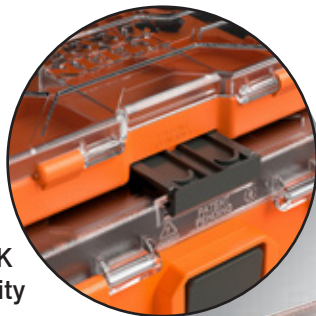

PROFLEX IMPACT-RATED SLIM STORE SETS

Impact Rated

Ultra-compact size fits tool pouches, pockets, and storage bins

LATCH ON THE BACK
Allows for compatibility
with larger MODbox™ cases

WHAT'S INSIDE

33001S

33002S

33510S

T6H, T7H, T8H, T10H, T15H, T20H, T25H, T27H, T30H, T40H
TR 3/32", TR 1/8", TR 9/64", TR 5/32", TR 3/16", TR 1/4", TR 5/16", TR 3mm, TR 5mm, TR 6mm

33801S

32787S

SLIM STORE SET FEATURES

PROFLEX TORSION ZONE

Reduces stress, extending bit life and improving impact performance

IMPACT RATED

For high-torque screwdriving applications

PRECISION-MACHINED TIPS

Engineered for a secure fit in fasteners, reducing cam-out and stripping

UNIQUE SET FEATURES

33001S
Organizing tray with dividers

33002S
Organizing tray with dividers

33510S
Security Bits

33801S
Secure-pivot bit storage

32787S
Low-profile micro-ratchet

Cat. No.	UPC	Description	Included	Magnetic Bit Holder
33801S	0-92644-33191-6	Slim ProFlex Impact-Rated Bit Set, 12-Piece	Slotted: 3/16", 1/4"; Square: SQ1, SQ2; Torx: T15, T20, T25; Phillips: #1, #2; Hex Bits: 3/16", 1/4"	Included
33001S	0-92644-33192-3	Slim ProFlex Impact-Rated Bit Set, Phillips #2 and TORX® #25, 20-Piece	Phillips: #2, Torx: T25	—
33002S	0-92644-33218-0	Slim ProFlex Impact-Rated Bit Set, Phillips #2 and Square #2, 20-Piece	Phillips: #2, Square: SQ2	—
33510S	0-92644-33193-0	Slim ProFlex Impact-Rated Security Bit Set, 23-Piece	T6H, T7H, T8H, T10H, T15H, T20H, T25H, T27H, T30H, T40H, TR 3/32", TR 1/8", TR 9/64", TR 5/32", TR 3/16", TR 1/4", TR 5/16", TR 3mm, TR 5mm, TR 6mm, SP8, SP10	Included
32787S	0-92644-32962-3	Slim ProFlex Micro Ratchet Impact-Rated Bit Set, 20-Piece	Slotted: 3/16", 1/4"; Square: SQ1, SQ2; Torx: T10, T15, T20, T25, T27, T30; Phillips: #1, #2; Hex Bits: 1/8", 5/32", 3/16", 7/32", 1/4" Square Adapter: 1/4"; Micro Ratchet	Included