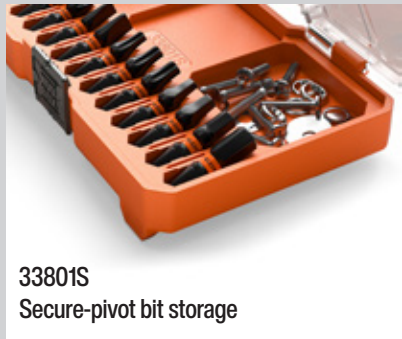

PROFLEX IMPACT-RATED SLIM STORE SETS

Impact Rated

Ultra-compact size fits tool pouches, pockets, and storage bins

LATCH ON THE BACK
Allows for compatibility
with larger MODbox™ cases

WHAT'S INSIDE

33001S

33002S

UNIQUE SET FEATURES

33001S
Organizing tray with dividers

33002S
Organizing tray with dividers

33510S
Security Bits

33801S
Secure-pivot bit storage

32787S
Low-profile micro-ratchet

Cat. No.	UPC	Description	Included	Magnetic Bit Holder
33801S	0-92644-33191-6	Slim ProFlex Impact-Rated Bit Set, 12-Piece	Slotted: 3/16", 1/4"; Square: SQ1, SQ2; Torx: T15, T20, T25; Phillips: #1, #2; Hex Bits: 3/16", 1/4"	Included
33001S	0-92644-33192-3	Slim ProFlex Impact-Rated Bit Set, Phillips #2 and TORX® #25, 20-Piece	Phillips: #2, Torx: T25	—
33002S	0-92644-33218-0	Slim ProFlex Impact-Rated Bit Set, Phillips #2 and Square #2, 20-Piece	Phillips: #2, Square: SQ2	—
33510S	0-92644-33193-0	Slim ProFlex Impact-Rated Security Bit Set, 23-Piece	T6H, T7H, T8H, T10H, T15H, T20H, T25H, T27H, T30H, T40H, TR 3/32", TR 1/8", TR 9/64", TR 5/32", TR 3/16", TR 1/4", TR 5/16", TR 3mm, TR 5mm, TR 6mm, SP8, SP10	Included
32787S	0-92644-32962-3	Slim ProFlex Micro Ratchet Impact-Rated Bit Set, 20-Piece	Slotted: 3/16", 1/4"; Square: SQ1, SQ2; Torx: T10, T15, T20, T25, T27, T30; Phillips: #1, #2; Hex Bits: 1/8", 5/32", 3/16", 7/32", 1/4" Square Adapter: 1/4"; Micro Ratchet	Included