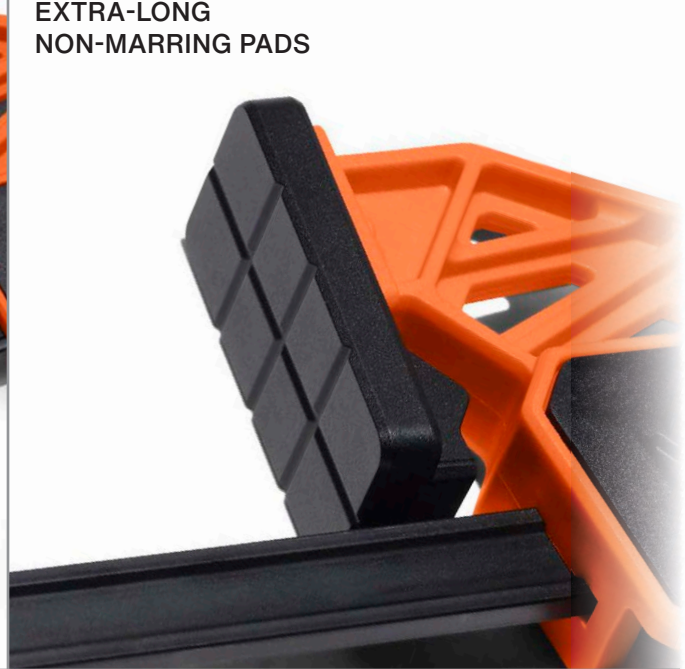

### 47558

300 lbs. Clamping Force

**STRONG, RELIABLE  
CLAMPING FORCE**

**EXTRA-LONG  
NON-MARRING PADS**

**V-PADS FIT ANGLED  
OR ROUND STOCK**

**DUAL-PURPOSE  
CLAMP AND SPREADER**

Cat. No.	UPC	Description	Clamp Width	Clamping Force
47550	0-92644-47550-4	Speed-Klamp; 6-Inch; 150-Pound Load Capacity; 2-Pack	6" (15 cm)	150 lbs.
47551	0-92644-47551-1	Speed-Klamp; 12-Inch; 150-Pound Load Capacity; 2-Pack	12" (30 cm)	150 lbs.
47552	0-92644-03121-2	Speed-Klamp; 6 & 12-Inch; 150-Pound Load Capacity; 4-Pack	6" (15 cm), 12" (30 cm)	150 lbs.
47555	0-92644-03122-9	Speed-Klamp; 6-Inch; 300-Pound Load Capacity	6" (15 cm)	300 lbs.
47556	0-92644-47556-6	Speed-Klamp; 12-Inch; 300-Pound Load Capacity	12" (30 cm)	300 lbs.
47558	0-92644-47558-0	Speed-Klamp; 24-Inch; 300-Pound Load Capacity	24" (61 cm)	300 lbs.
Replacement Parts				
47559	0-92644-47559-7	Speed-Klamp Long Pad and Pivot, 150-Pound, 2-Pack Replacement	-	150 lbs.
47560	0-92644-47560-3	Speed-Klamp Long Pad and Pivot, 300-Pound, 2-Pack Replacement	-	300 lbs.
47561	0-92644-47561-0	Speed-Klamp V-Pad, 150-Pound, 2-Pack Replacement	-	150 lbs.
47562	0-92644-47562-7	Speed-Klamp V-Pad, 300-Pound, 2-Pack Replacement	-	300 lbs.