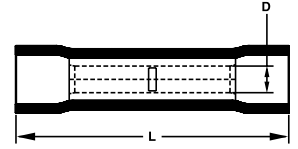

## Vinyl Insulated Butt Splice Dimensions

Wire Range (AWG)	Wire Range (mm <sup>2</sup> )	Max. Wire Ins. Dia. (in.)	Max. Wire Ins. Dia. (mm)	Dimensions (in.)		Dimensions (mm)		Cat. No
				L	D	L	D	
22-18	0.5-1.0	.157	4.0	.986	.067	24.6	1.7	<b>83-9281</b> <b>84-9281</b>
16-14	1.5-2.5	.177	4.5	.986	.091	24.6	2.3	<b>83-9291</b> <b>84-9291</b>
12-10	4.0-6.0	.248	6.3	1.043	1.34	26.5	3.4	<b>83-9301</b> <b>84-9301</b>