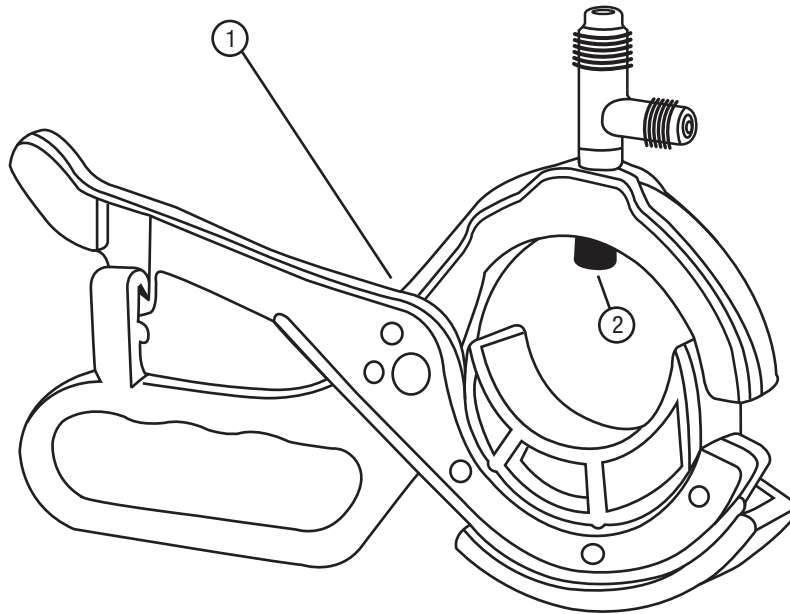

Mastercool[®]
"World Class Quality"

3-IN-1 SIDE MOUNT CAN TAP VALVE

REPAIRABLE PARTS BREAKDOWN
(85530)

REF. #	DESCRIPTION	PART #
1.	3-IN-1 SIDE MOUNT CAN TAP VALVE	85530
2.	O-RINGS (PACK OF 10)	85532-10